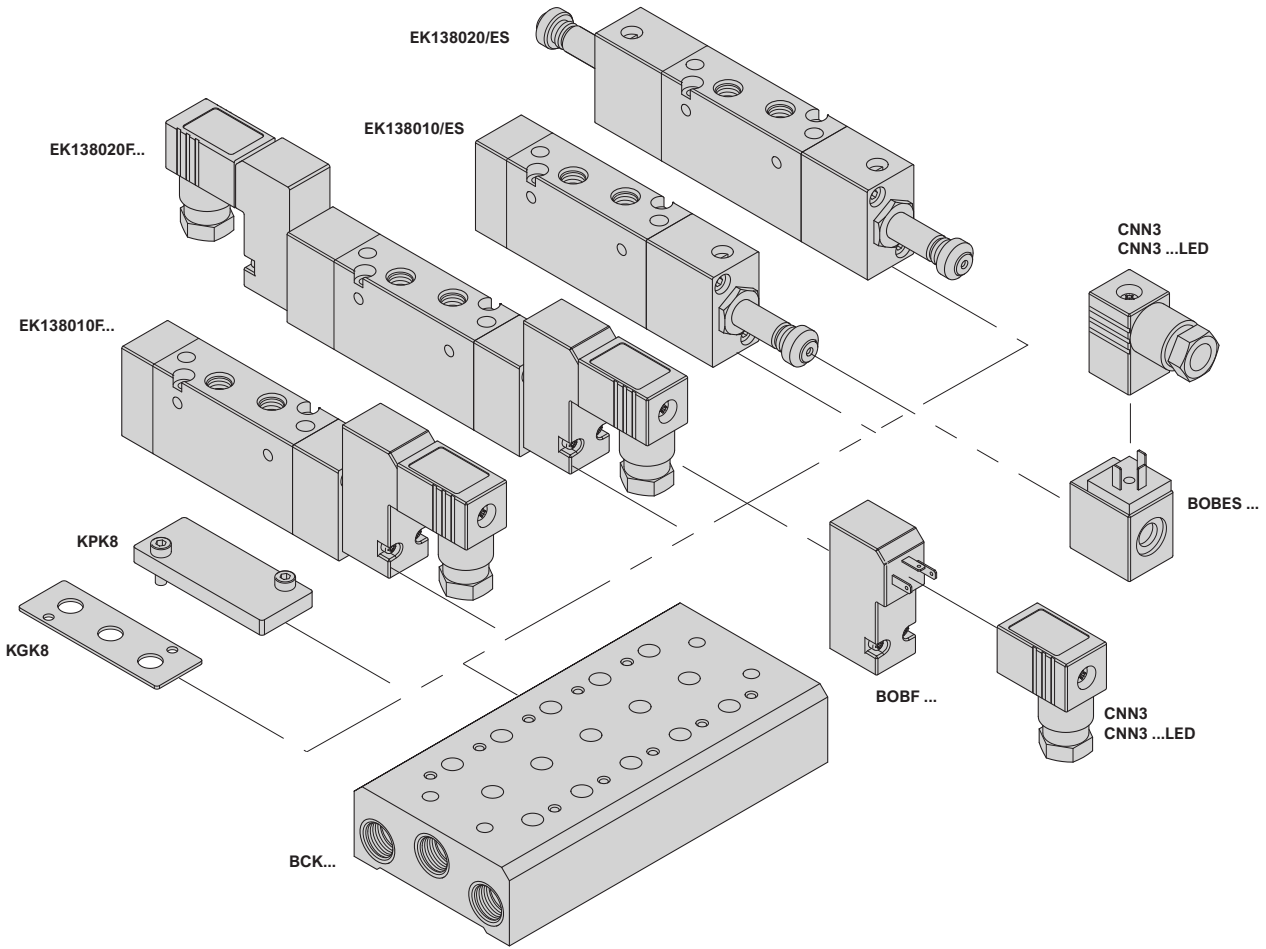

K SERIES ACCESSORIES

BOBES ... "ES" type coils AC / DC		BOBF ... "F" type coils AC / DC		CNN3 Connectors for "F" type coils		CNN3 ... LED LED connectors for "F" type coils						
Page 3.1.05.10		Page 3.1.05.10		Page 3.1.05.11		Page 3.1.05.11						
12 Vdc	BOBES012DC	24 Vdc	BOBF024DC	0=250 V ac/dc	CNN3	12 V ac/dc	CNN3 2 LED					
24 Vdc	BOBES024DC	24 Vac	BOBF024AC			24 V ac/dc	CNN3 2 LED					
24 Vac	BOBES024AC	110 Vac	BOBF110AC			115 V ac/dc	CNN3 4 LED					
110 Vac	BOBES110AC	220 Vac	BOBF220AC			230 V ac/dc	CNN3 5 LED					
220 Vac	BOBES220AC											
Coating in NYLON + FIBREGLASS		RESIN body NBR gasket		PA6 GF		PA6 GF - PA12						
SUB-BASES BCK...									GASKET For BCK sub-base...		EXCLUSION PLATE For BCK sub-base...	
Page 3.1.05.11									Page 3.1.05.11			
2 seats	3 seats	4 seats	5 seats	6 seats	7 seats	8 seats	9 seats	10 seats				
BCK82	BCK83	BCK84	BCK85	BCK86	BCK87	BCK88	BCK89	BCK810	KGK8		KPK8	
Anodised aluminium sub-base Zinc-plated steel fixing screws - NBR gaskets									NBR gasket		Anodised aluminium plate Zinc-plated steel screws	