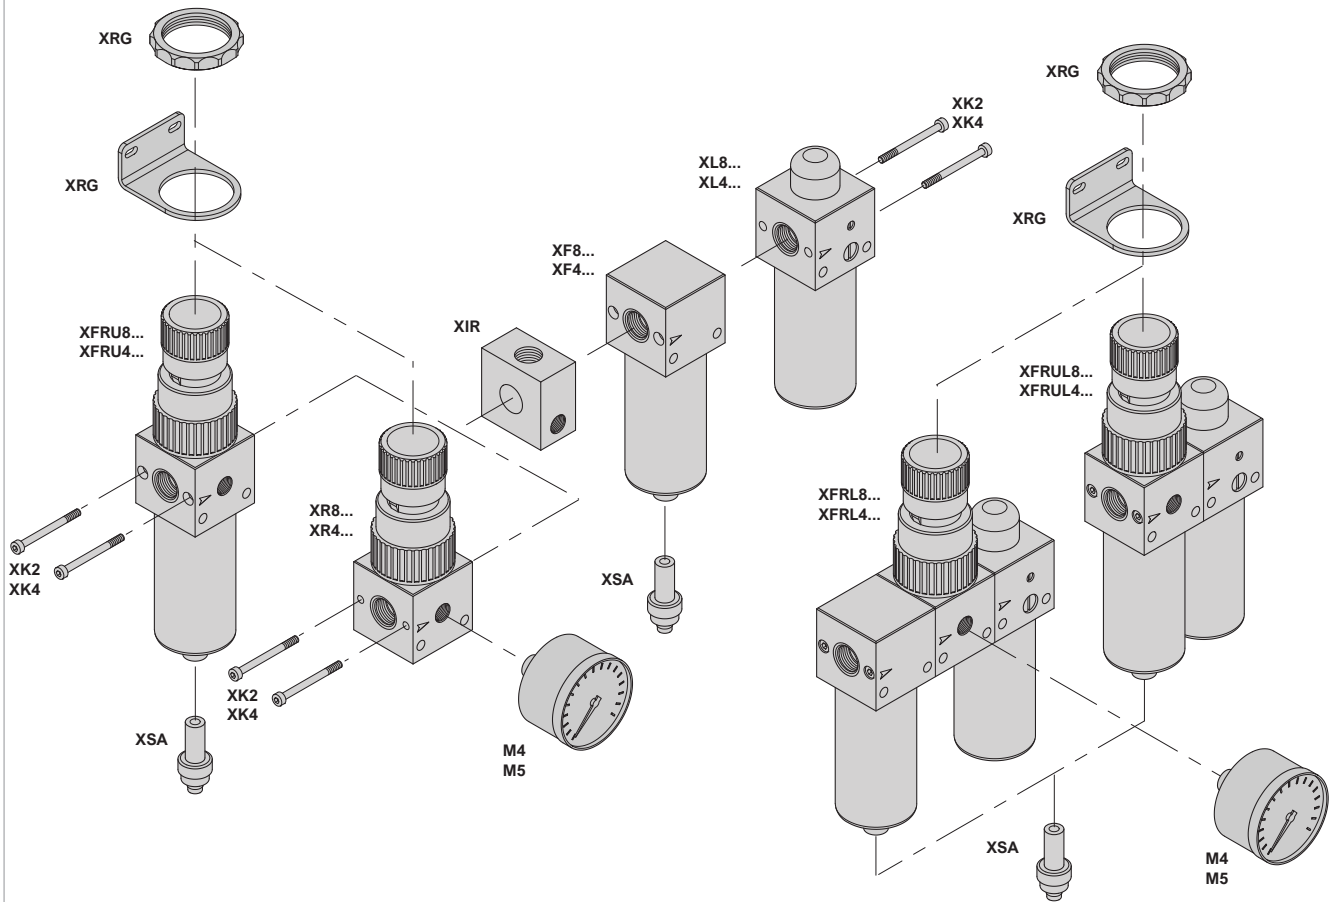

X SERIES ACCESSORIES

	REGULATOR RING NUT For XFRU - XR - XFRL - XFRUL	FASTENING BRACKET For XFRU - XR - XFRL - XFRUL	DERIVATION INSERT For pneumatic signal sampling of the air treatment unit	PRESSURE GAUGE Dial Ø40	PRESSURE GAUGE Dial Ø50
Size	Page 4.1.05.7	Page 4.1.05.7	Page 4.1.05.7	Page 4.1.05.7	Page 4.1.05.7
Gas 1/8"	XRG	XSG	XIR	M4	M5
Gas 1/4"	Nylon 66 black	Galvanised steel	Anodised aluminium	Plastic dial Brass threaded connection	Plastic dial Brass threaded connection
	ASSEMBLY KIT For XIR	ASSEMBLY KIT For XFRUL	ASSEMBLY KIT For XFRL - XIR	CONDENSATE DRAIN SEMI-AUTOMATIC For filter regulator and filter	
Size				Page 4.1.05.7	
Gas 1/8"	XKR	XK2	XK4	XSA	
Gas 1/4"	Zinc-plated steel screws NBR gaskets	Zinc-plated steel screws NBR gaskets	Zinc-plated steel screws NBR gaskets	Brass body NBR gasket